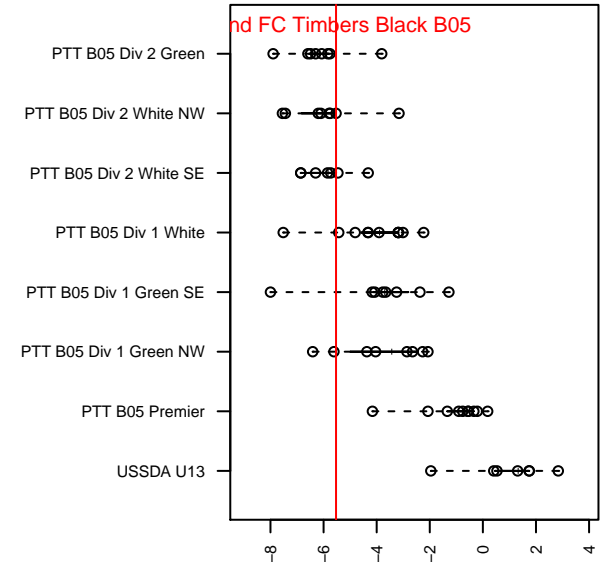

**attack and defense rating
relative to others at age
and all opponents in last 13 months**