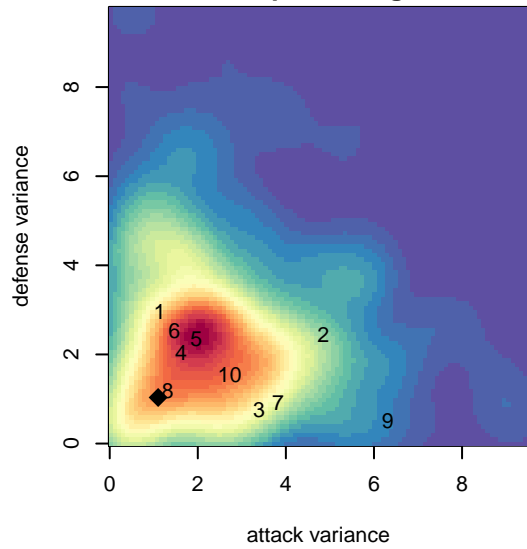

Bend FC Timbers Black B05

Bend FC
 Bend, OR
 B05 total strength=736
 attack=0.82 defense=0.78
 fall league = PTT B05 Div 2 White NW

alt names used:
 BFC 05B Arsenal

Venues played:
 2016 Spr OYS B05 Division 1 White
 2017 PTT B05 Division 2 White NW

Bend FC Timbers Black B05
 Dots are actual minus expected GF (blue circles) and GA (red triangles).
 Blue line is smoothed change in attack strength. Red is smoothed change in defense strength.

**attack and defense variance (black dot)
relative to other teams
and top 10 in region**